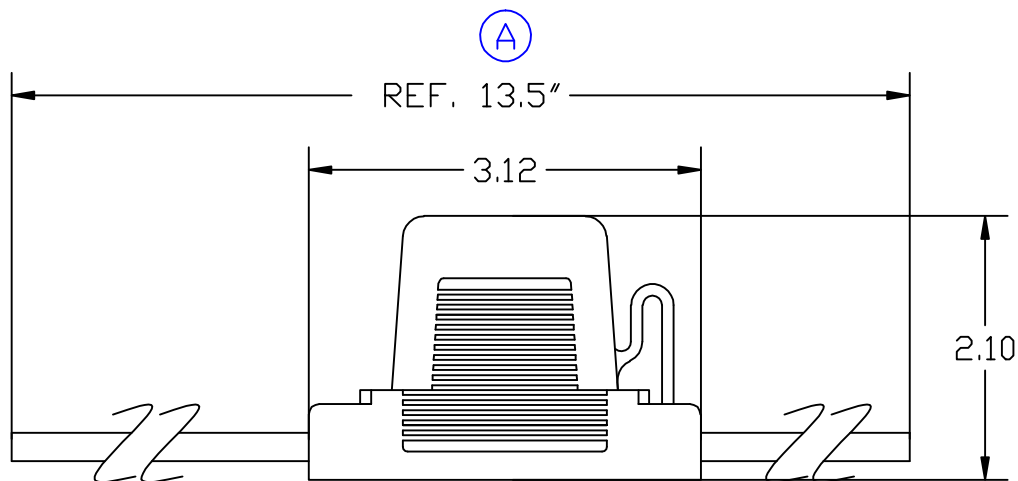

THE INFORMATION CONTAINED IN THIS DRAWING IS THE SOLE PROPERTY OF VTE INCORPORATED. ANY REPRODUCTION IN PART OR WHOLE WITHOUT THE WRITTEN PERMISSION OF VTE INCORPORATED IS PROHIBITED.

LTR.	REVISIONS	DATE
△	REVISED REF. DIM. TO AGREE WITH PARTS AS MFG'D.	25JUN10

Wire Leads: 10 Ga. Stranded  
Copper PVC Insulated, Red

NOTE:

NOT SUITABLE FOR CONTINUOUS  
DUTY OVER 55 AMPS

TOLERANCE UNLESS OTHERWISE SPECIFIED: ±0.30"/±0.8mm  
RADIAL DIAMETERS TO BE MEASURED OVER MANDRELS,  
RING GAGES OR PIN GAGES OF SUITABLE SIZE