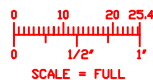

Wire Leads: 10 Ga. Stranded  
Copper PVC Insulated, Red

NOTE:

NOT SUITABLE FOR CONTINUOUS  
DUTY OVER 55 AMPS

TOLERANCE UNLESS OTHERWISE SPECIFIED: ±0.30"/±0.8mm  
RADIAL DIAMETERS TO BE MEASURED OVER MANDRELS,  
RING GAGES OR PIN GAGES OF SUITABLE SIZE